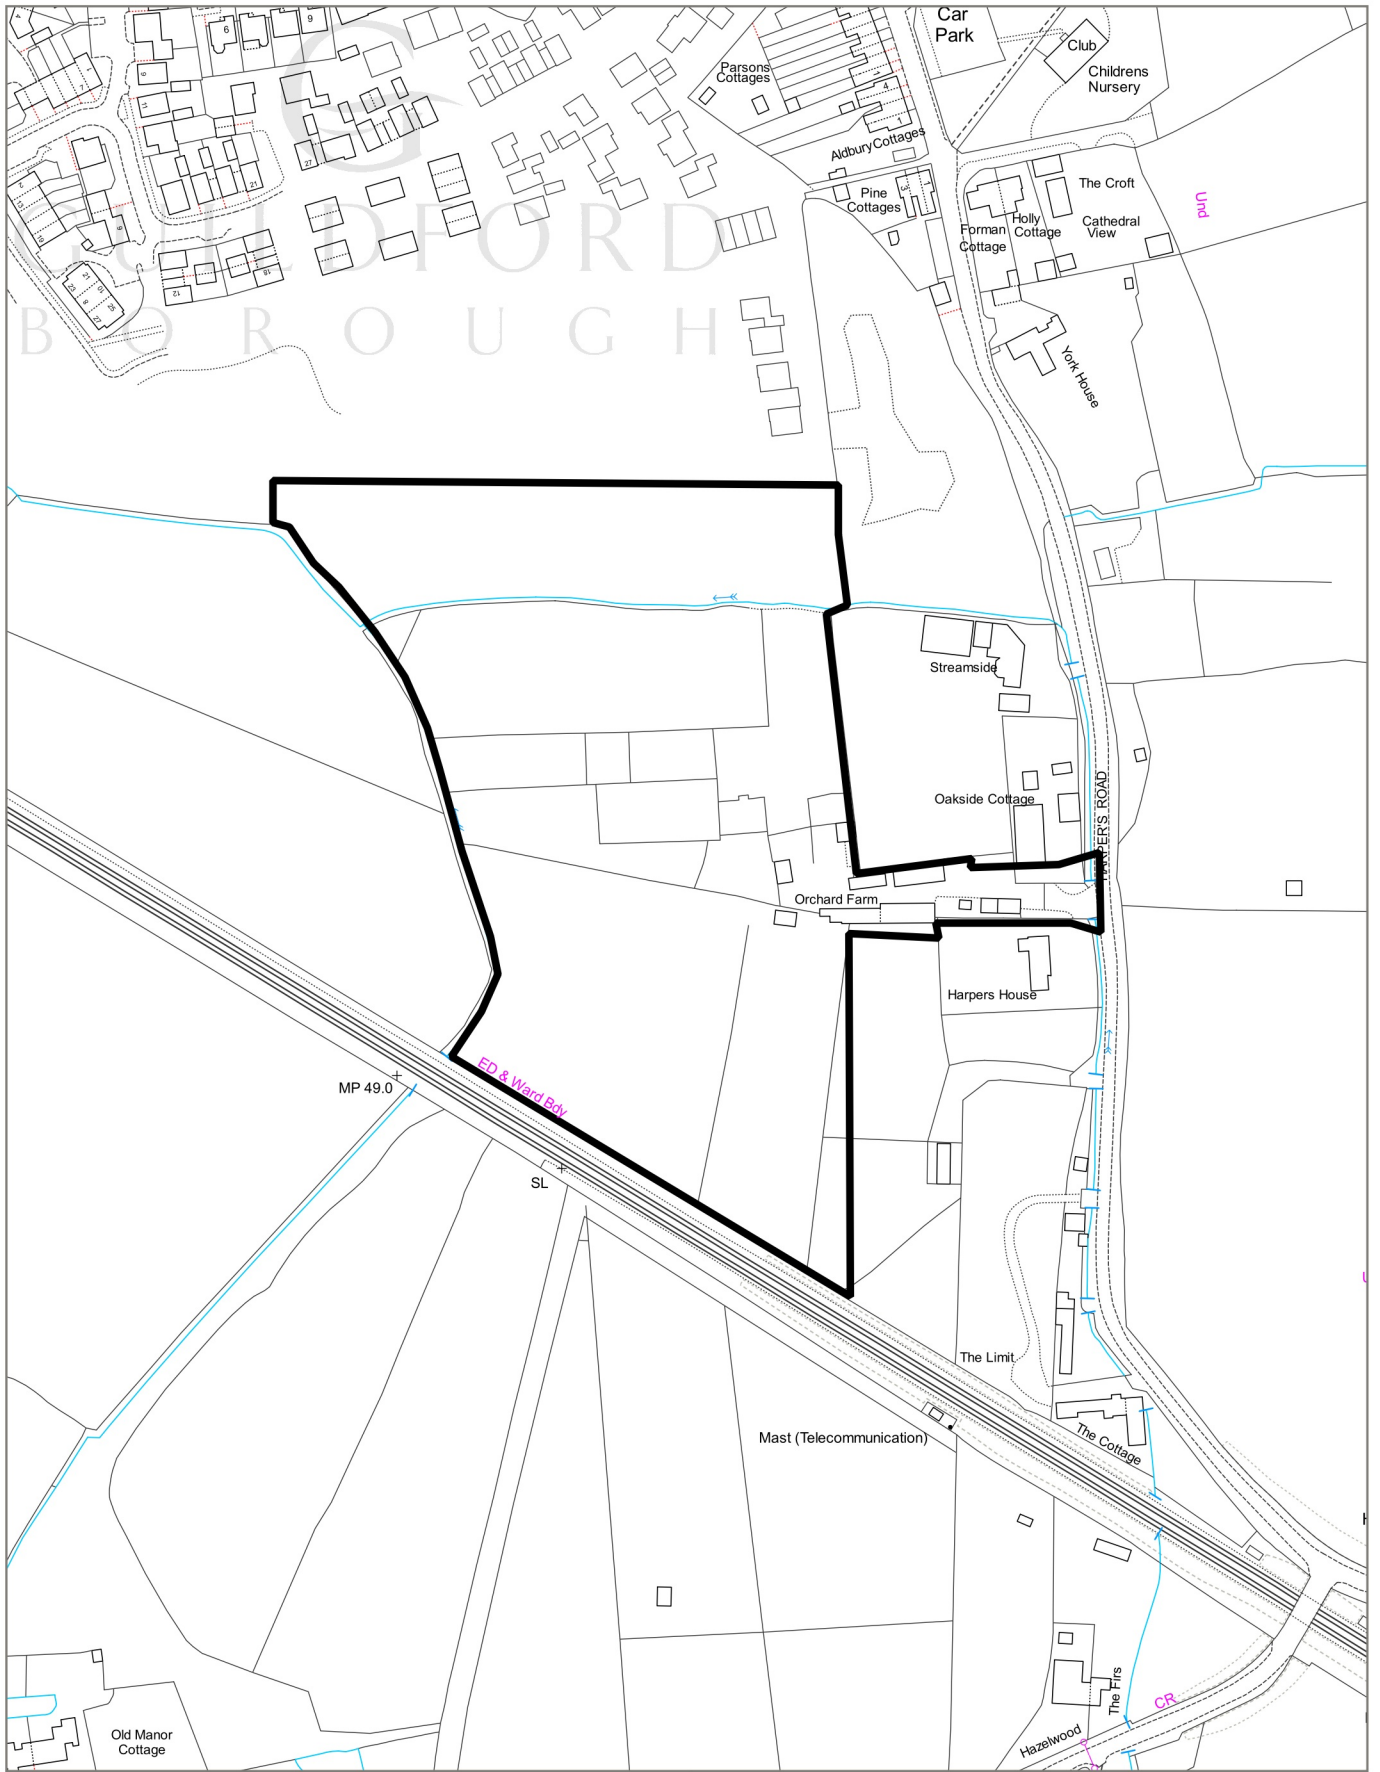

# 22/P/01083 - Orchard Farm, Harpers Road, Ash, Guildford

© Crown Copyright 2023. Guildford Borough Council.  
Licence No. 100019625.

This map is for identification purposes only and should  
not be relied upon for accuracy.

Print Date: 12/04/2023

Not to Scale

GUILDFORD  
BOROUGH